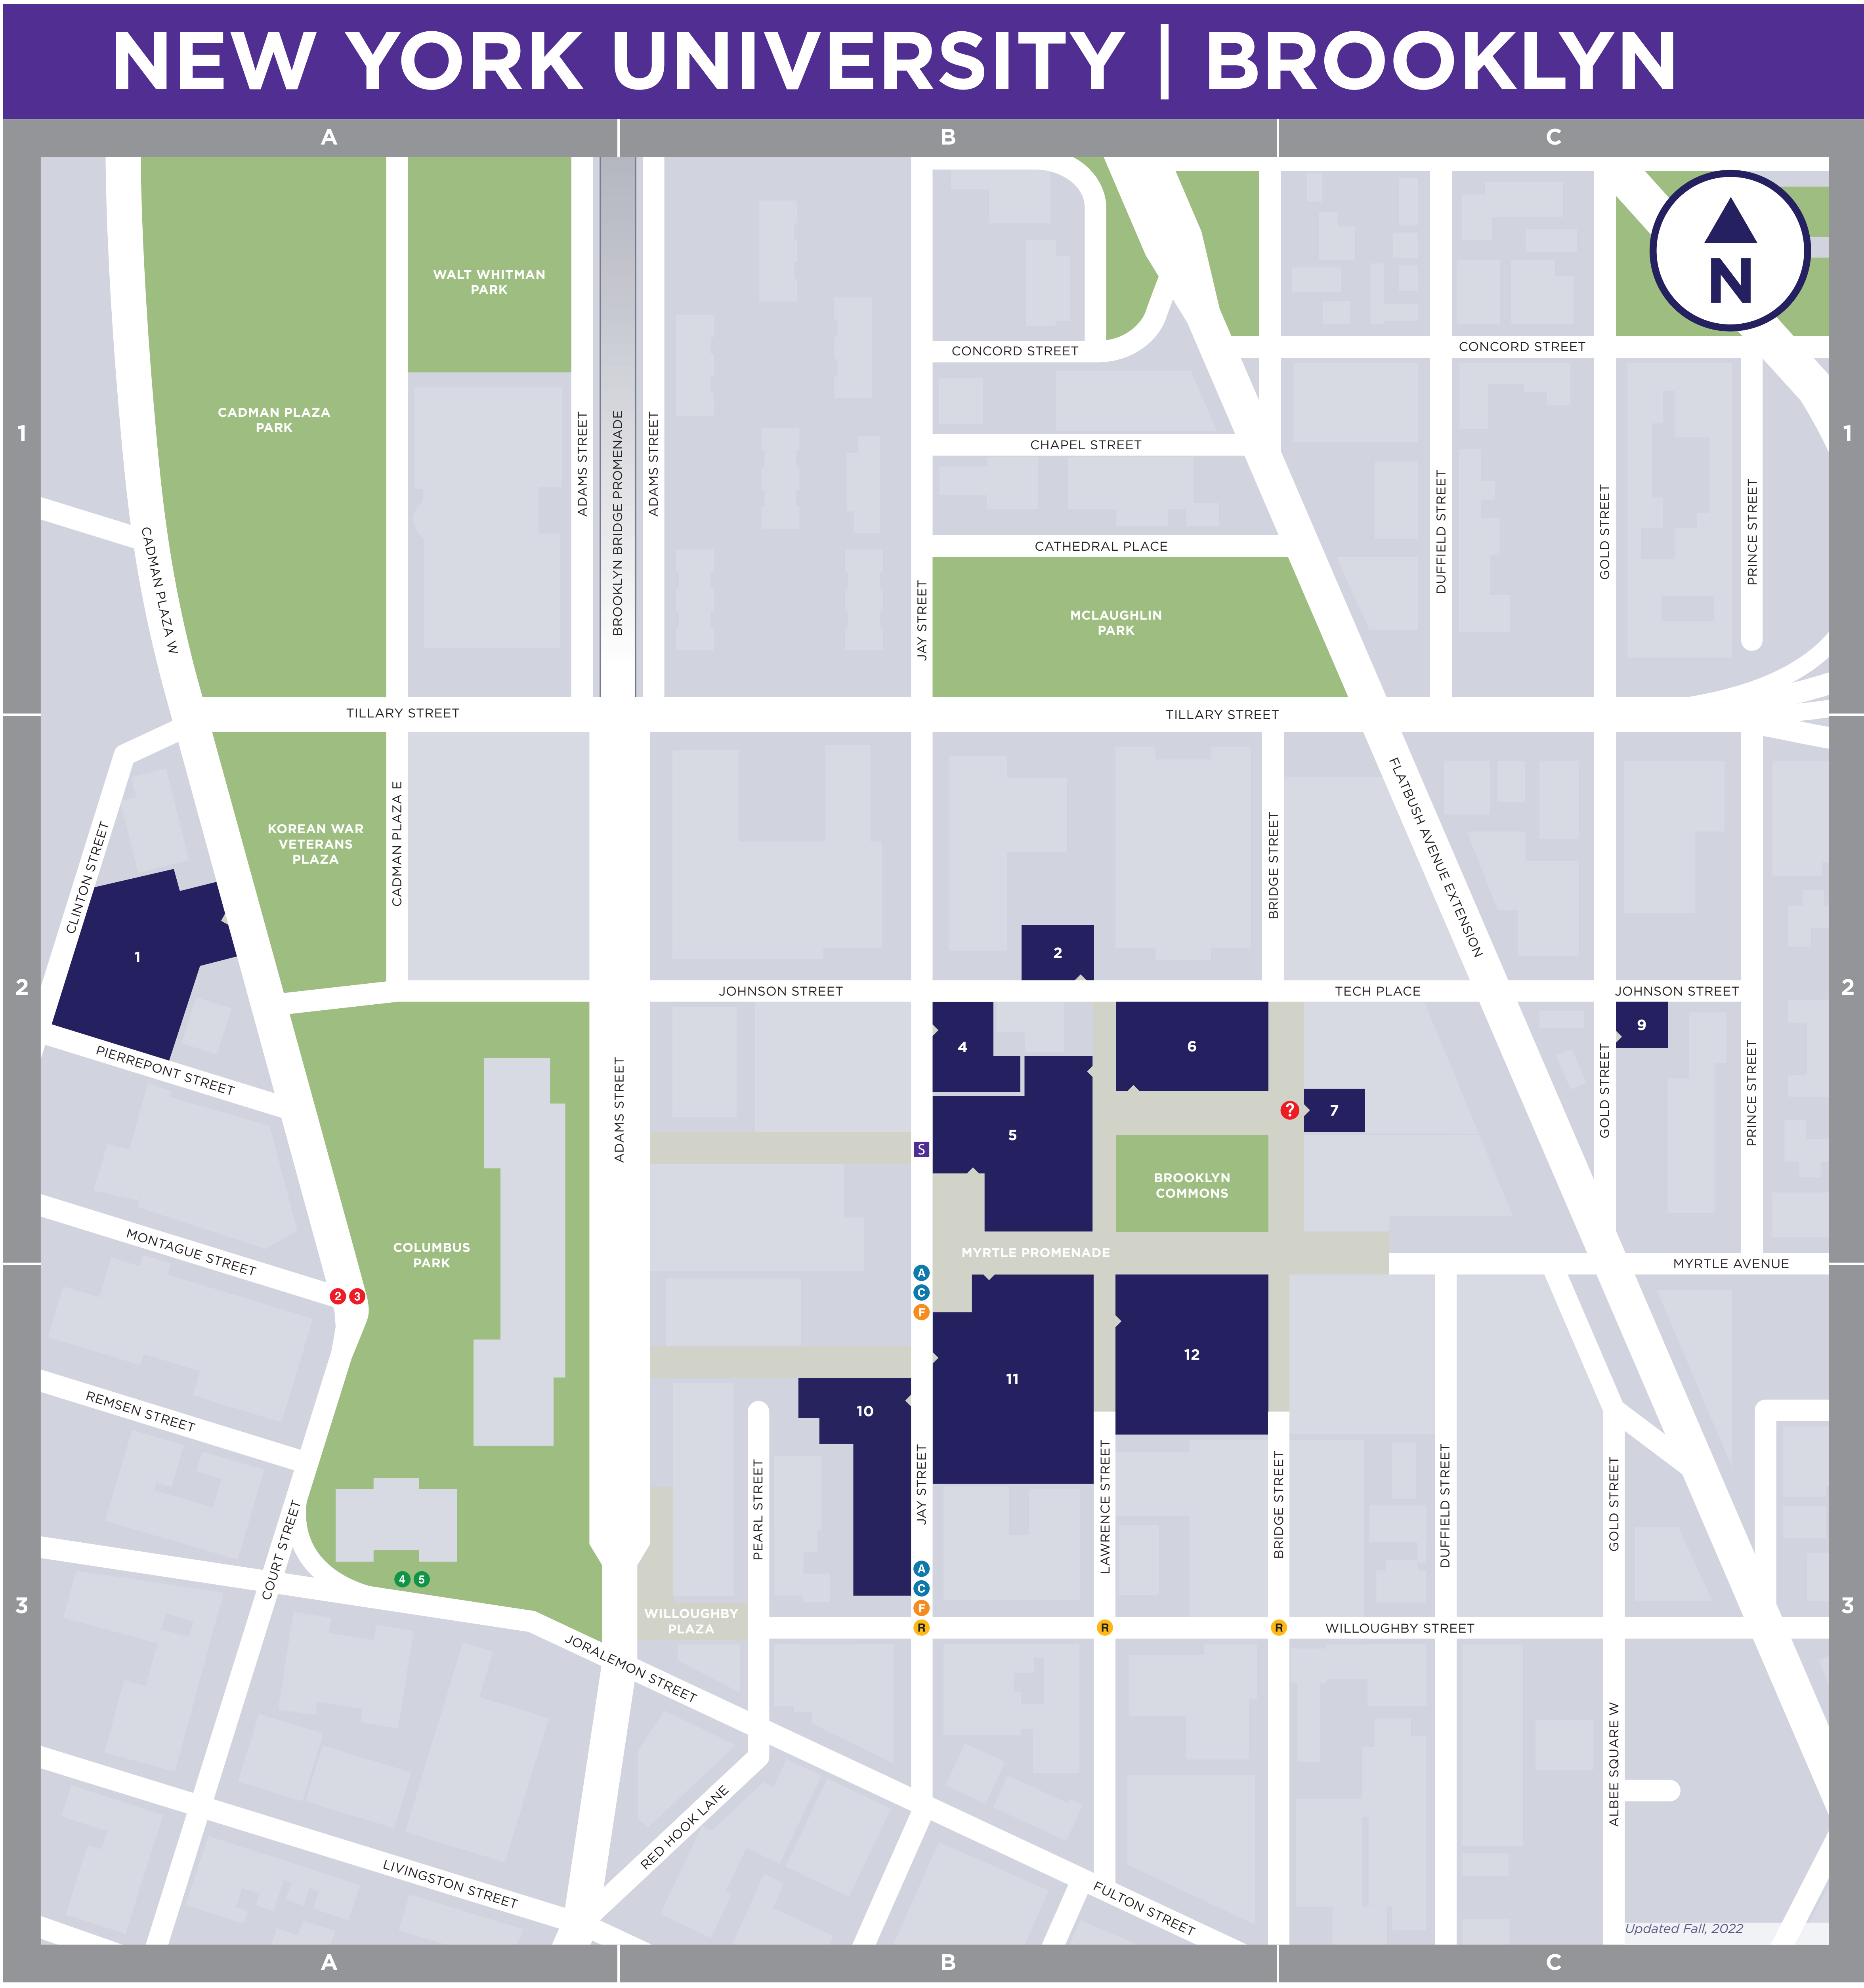

NYU Buildings & Destinations

- 6 **DIBNER BUILDING**
(B-2) • 5 MetroTech Center
Bern Dibner Library of Science & Technology
Office of Student Affairs
Office of Undergraduate Academics
Pfizer Auditorium
StudentLink Center
Consolidated Services for Bursar, Financial Aid, Registrar, Global Programs and Global Services
- 4 **JACOBS ADMINISTRATIVE BUILDING**
(B-2) • 6 MetroTech Center
- 2 **OTHMER RESIDENCE HALL**
(B-2) • 101 Johnson Street
- 5 **ROGERS HALL / JACOBS ACADEMIC BUILDING**
(B-2) • 6 MetroTech Center
Brooklyn Athletic Facility
Computer Lab
Jasper Kane Cafe
Laptop Help Desk
MakerSpace
Student Health Center
24/7 Student Print Station
- **ST. GEORGE CLARK RESIDENCE HALL**
(not on map) • 55 Clark Street
- 7 **WUNSCH HALL**
(C-2) • 311 Bridge Street
Admissions
Wasserman Center for Career Development
- 9 **325 GOLD STREET (C-2)**
MakerGarage
- 10 **370 JAY STREET (B-3)**
Campus Safety
Copy and Mail Center
Future Labs (Data, Urban, Veterans)
370 Jay Cafe
- 11 **1 METROTECH CENTER (B-3)**
Tandon School of Engineering Dean's Office
- 12 **2 METROTECH CENTER (B-3)**
Center for K-12 STEM Education
Commuter Student Lounge
Expository Writing Program
Moses Center for Students with Disabilities
NYU Card Center
Tandon Career Hub
- 1 **1 PIERREPONT PLAZA, 300 CADMAN PLAZA W (A-2)**
- **87 THIRTY-FIFTH STREET (Industry City)**
(not on map)

 For information and campus tours, visit Wunsch Hall located at 311 Bridge St (#7 on the map).

Updated Fall, 2022

Directions to NYU Washington Square Campus

Public Transit

Take the **A** or **F** trains to West 4th Street-Washington Square Station. Walk east on West 4th Street until you reach Washington Square.