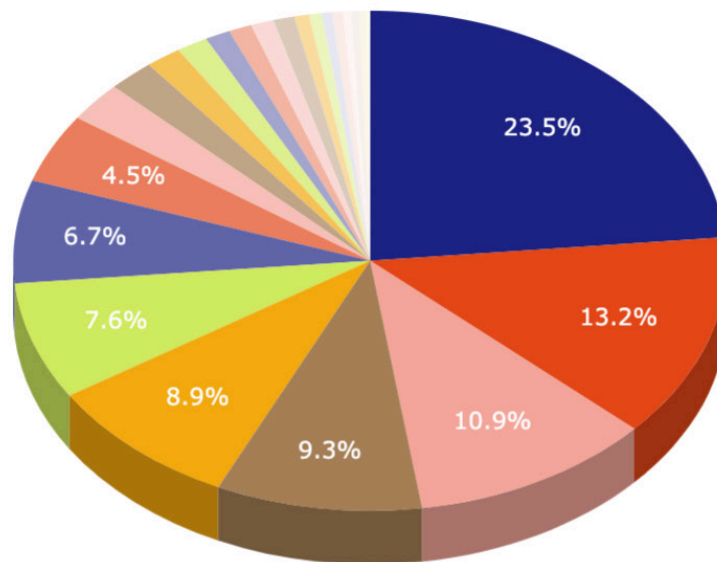

NYU Tandon Graduate Students Breakdown by Major

- MS Computer Science (23.50%)   ● MS Computer Engineering (13.23%)   ● MS Electrical Engineering (10.94%)
- MS Management of Technology (9.32%)   ● MS Financial Engineering (8.94%)   ● PHD (7.61%)   ● MS Cyber Security (6.66%)
- MS Integrated Digital Media (4.47%)   ● MS Industrial Engineering (2.57%)   ● MS Mechanical Engineering (2.09%)
- MS Construction Management (1.62%)   ● MS Civil Engineering (1.43%)   ● MS Mathematics (1.14%)   ● MS Biotechnology (1.05%)
- MS Mechatronics & Robotics (1.05%)   ● MS Biomedical Engineering (0.95%)   ● MS Transport Planning and Engr (0.67%)
- MS Bioinformatics (0.57%)   ● MS Biotechnol & Entrepreneursh (0.48%)   ● MS Environmental Engineering (0.48%)   ● MS Chemistry (0.38%)
- MS Environmental Science (0.38%)   ● MS Transportation Management (0.29%)   ● MS Chemical Engineering (0.19%)