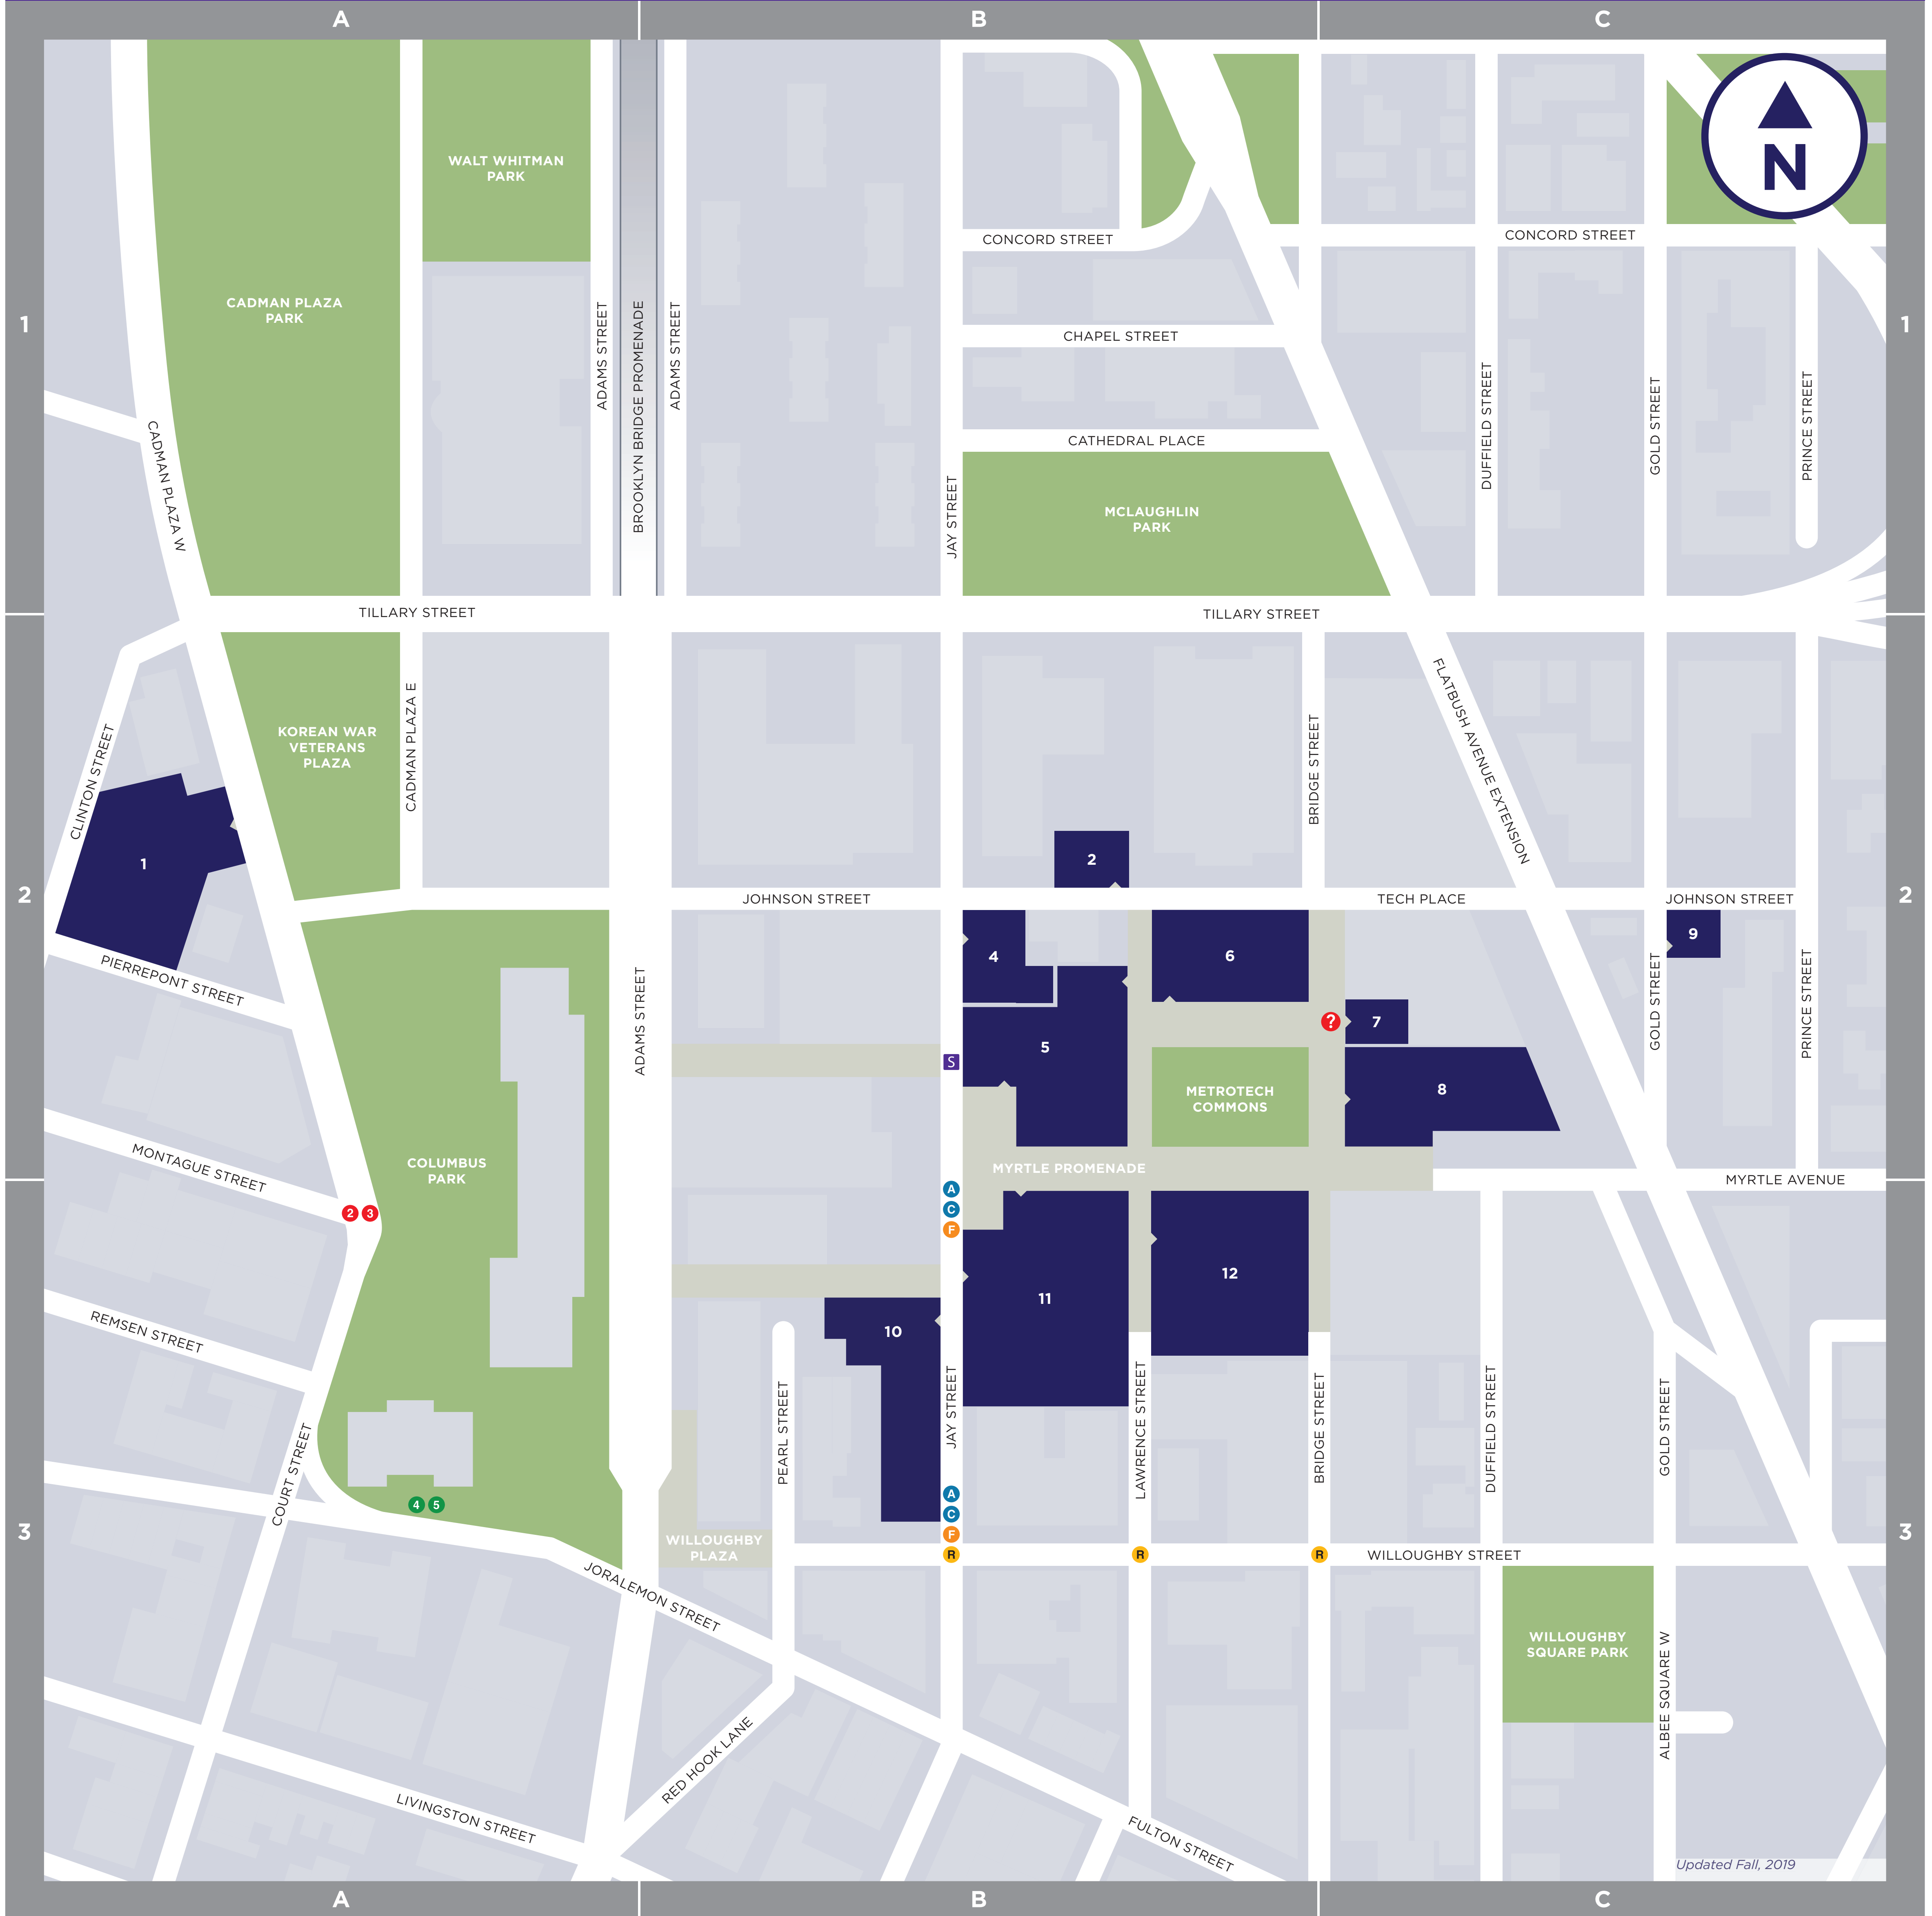

For information and campus tours, visit Wunsch Hall located at 311 Bridge St (#7 on the map).

Updated Fall, 2019

Directions to NYU Washington Square Campus

Public Transit

Take the **A** or **F** trains to West 4th Street-Washington Square Station. Walk east on West 4th Street until you reach Washington Square.

Take the **R** train to 8th Street Station. At Broadway walk south to Waverly Place. Walk westward on Waverly Place until you reach Washington Square.

NYU Shuttle Bus Service

S Free shuttle transportation is also available to all students, faculty, administrators, alumni and staff. Route A provides service from Brooklyn to Manhattan, departing from 6 MetroTech Center at Jay Street and arriving at 721 Broadway Washington Square.